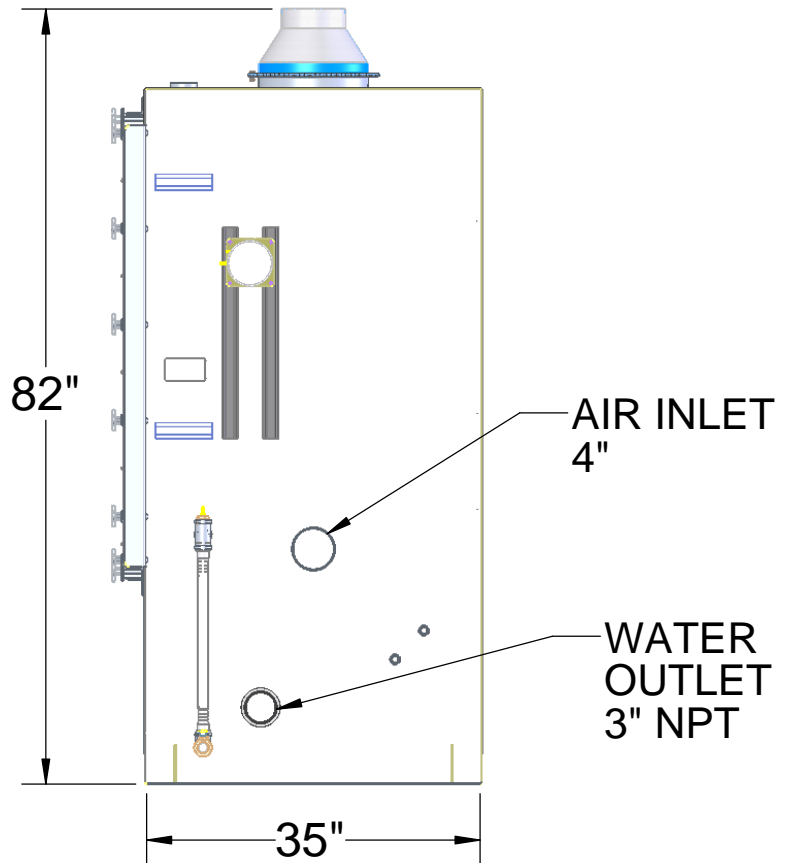

FRONT VIEW

SIDE VIEW

EZ-6.4SS (AIR STRIPPER ONLY)

FOR MORE SPECIFICATIONS CLICK ON:

http://www.qedenv.com/Products/Airstrippers_VOC_Removal/Air_Stripper_Specifications/

NOT TO SCALE
NOT FOR CONSTRUCTION, FOR REFERENCE ONLY

EZ-6.4SS

EXAMPLE OF A SKID SYSTEM WITH CONTROL PANEL, PUMPS, AND BLOWER CONTACT QED FOR INFORMATION ON ALL OPTIONS.

NOT TO SCALE

NOT FOR CONSTRUCTION, FOR REFERENCE ONLY