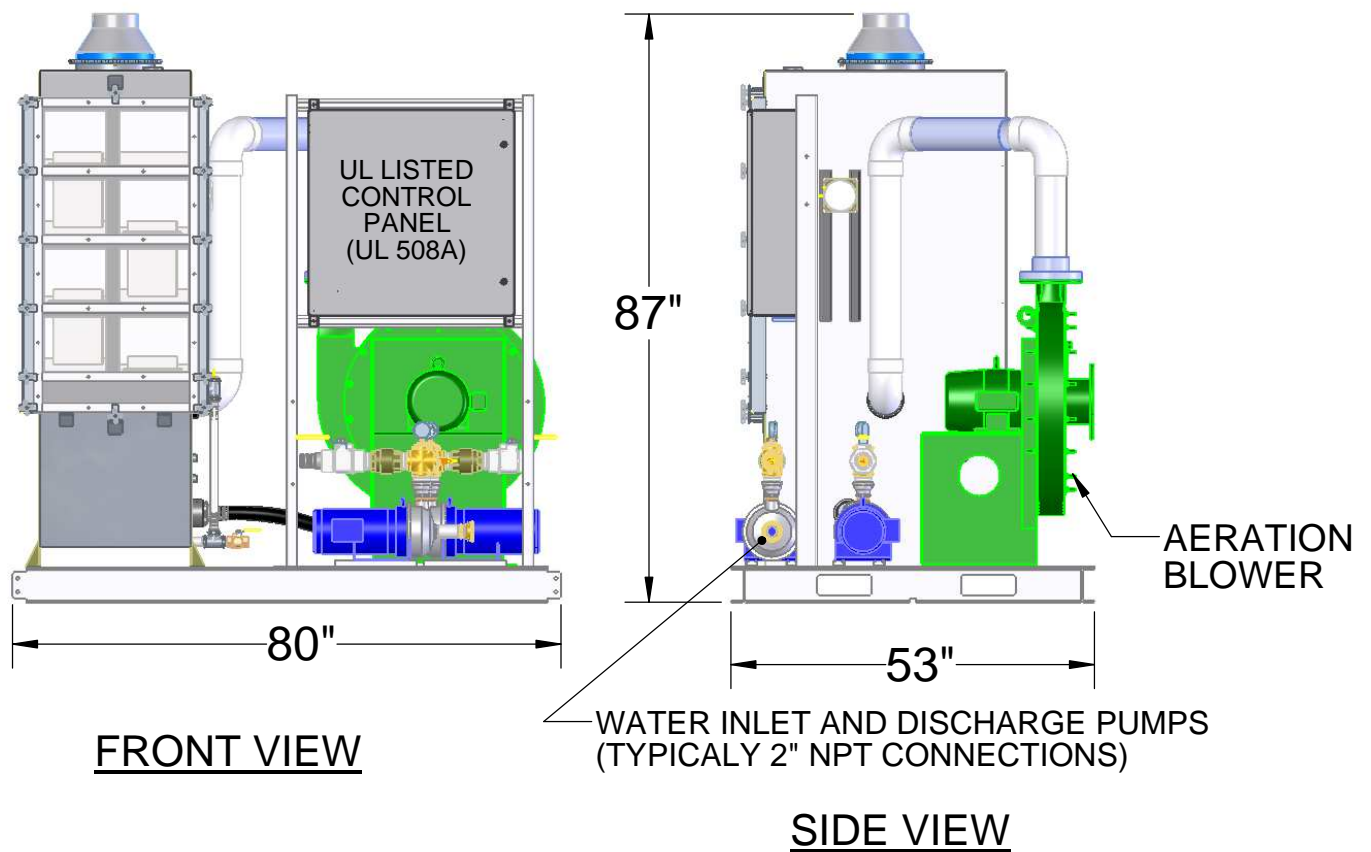

FRONT VIEW

SIDE VIEW

EZ-6.4SS (AIR STRIPPER ONLY)

FOR MORE SPECIFICATIONS CLICK ON:

http://www.qedenv.com/Products/Airstrippers_VOC_Removal/Air_Stripper_Specifications/

NOT TO SCALE
NOT FOR CONSTRUCTION, FOR REFERENCE ONLY

EZ-6.4SS

EXAMPLE OF A SKID SYSTEM WITH CONTROL PANEL, PUMPS, AND BLOWER CONTACT QED FOR INFORMATION ON ALL OPTIONS.

NOT TO SCALE

NOT FOR CONSTRUCTION, FOR REFERENCE ONLY