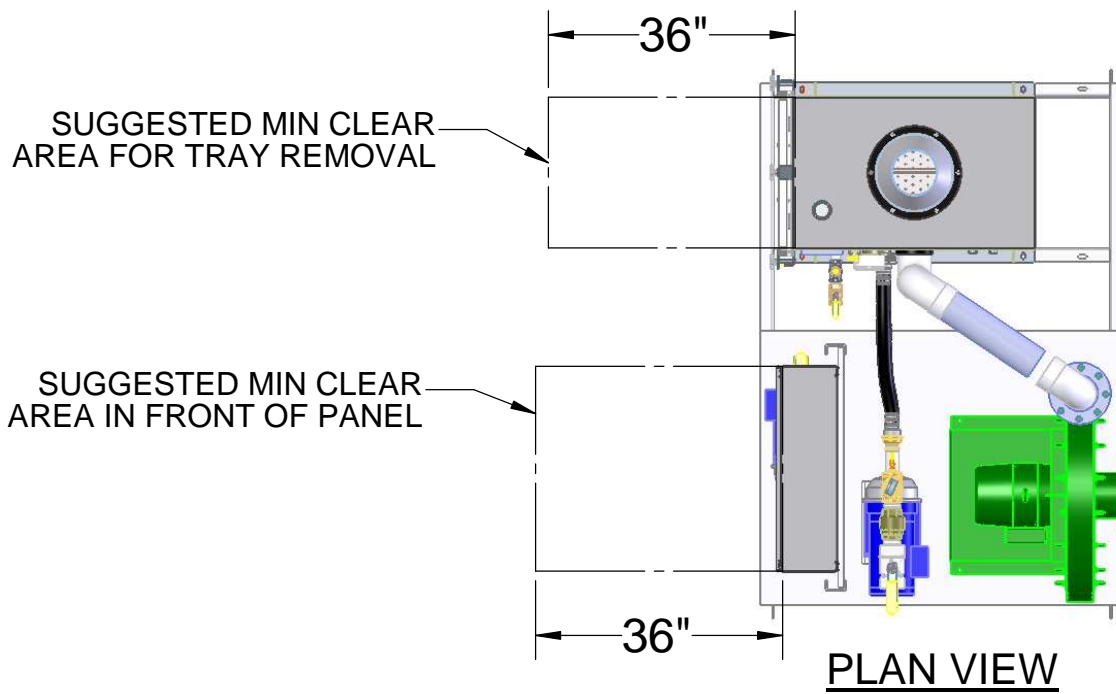

FRONT VIEW

SIDE VIEW

EZ-6.4SS (AIR STRIPPER ONLY)

FOR MORE SPECIFICATIONS CLICK ON:

http://www.qedenv.com/Products/Airstrippers_VOC_Removal/Air_Stripper_Specifications/

NOT TO SCALE
NOT FOR CONSTRUCTION, FOR REFERENCE ONLY

EZ-6.4SS

EXAMPLE OF A SKID SYSTEM WITH CONTROL PANEL, PUMPS, AND BLOWER CONTACT QED FOR INFORMATION ON ALL OPTIONS.

NOT TO SCALE

NOT FOR CONSTRUCTION, FOR REFERENCE ONLY